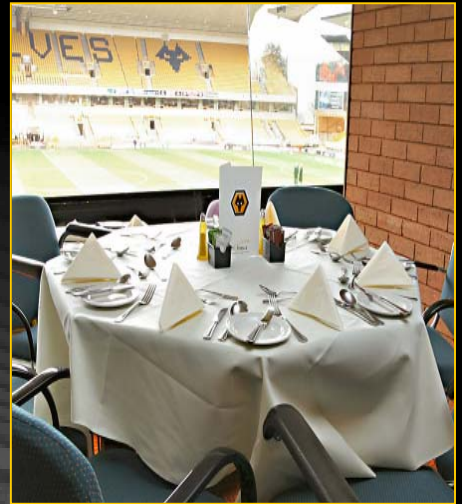

Steve Bull Anniversary

- Car parking for every four guests
- Matchday programme for every guest
- Use of the Executive Box holders Lounge
- Waitress service
- Use of a private Box to view the game
- TV in your Box

**Cost Per Executive Box
£500.00 plus VAT**

Food: Must be pre-ordered and paid for on the day of the game

Steve Bull Executive Box & Bar